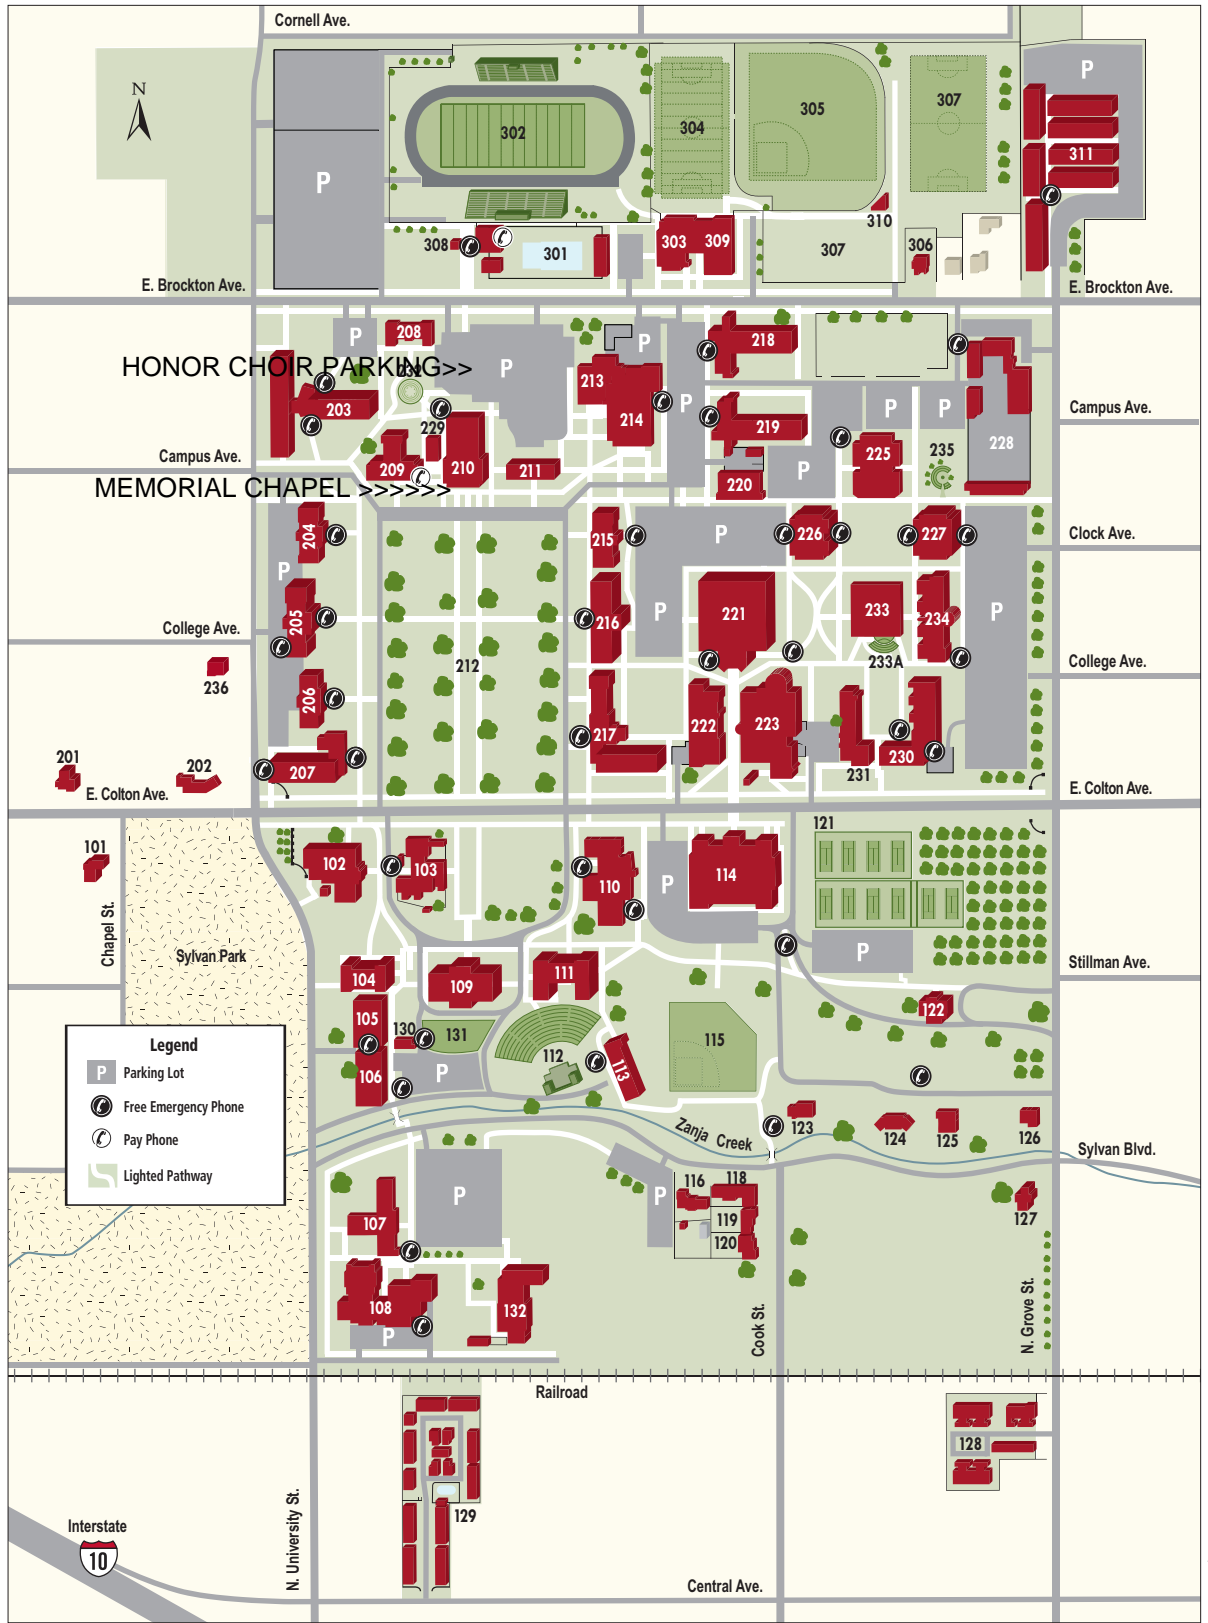

Campus Map

NUMERICAL LISTING

Alpha Xi Omicron (Billings House) ...	101
Larsen Hall	102
Gallery	103
Duke Hall	104
Hornby Hall (School of Business).....	105
Hentschke Hall	106
Truesdail Speech Center	107
Theatre Arts Building.....	108
Administration Building	109
Willis Center.....	110
Hall of Letters.....	111
Greek Theatre.....	112
Gannett Center	113
Currier Gymnasium	114
Bulldog Softball Stadium.....	115
Delta Kappa Psi House	116
Sylvan Triplex (FIE, WRW, Phi Mu Alpha)	118
Alpha Sigma Pi House	119
Beta Lambda House	120
Verdieck Tennis Courts	121
Alumni House.....	122
Pi Chi House.....	123
Alpha Gamma Nu House	124
Kappa Sigma Sigma House	125
Chi Sigma Chi House	126
Alpha Theta Phi House	127
Grove Apartments	128
Central Avenue Apartments	129
Art Studio	130
LaFourcade Community Garden.....	131
Ann Peppers Hall.....	132
RYG (Harrison House).....	201
Chi Rho Psi (Merit House)	202
Anderson Hall	203
Fairmont Hall	204
Grossmont Hall	205
Bekins Hall	206
Bekins-Holt Hall	207
Student Health Center	208
Watchorn Hall	209
Memorial Chapel.....	210
Fine Arts	211
Quad	212
Casa Loma Room	213
University Hall (School of Education).....	214
Melrose Hall.....	215
Cortner Hall.....	216
California-Founders Hall.....	217
North Hall	218
Merriam Hall	219
Energy Center	220
Armacost Library	221
Hunsaker University Center	222-223
Orton Center	225
Williams Hall	226
East Hall.....	227
Facilities Management	228
Chapel Annex	229
Hedco Hall.....	230
Gregory Hall	231
Labyrinth.....	232
Lewis Hall.....	233
Brown Amphitheater	233A
Applenton Hall	234
Fire Ring	235
Haven House	236
Thompson Aquatic Center	301
Ted Runner Stadium	302
Field House	303
"R" Field	304
Baseball Stadium	305
Sigma Kappa Alpha House	306
Farquhar Fields.....	307
Ticket Booth	308
Fitness Center	309
Farquhar Utility Building	310
Brocton Apartments	311